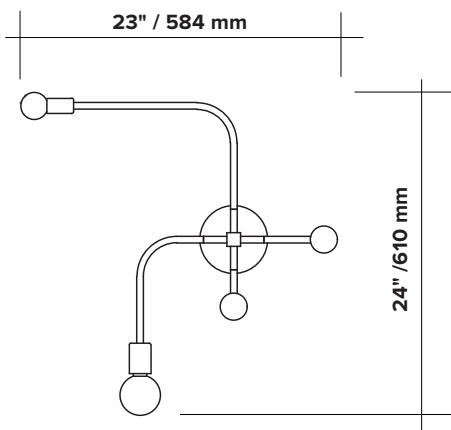

BEAUBIEN SUSPENSION

type	suspension					
materials	body :	powder coated aluminium				
	hardware :	brass				
	sphere :	milk glass (G50-G80)				
	canopy:	powder coated steel				
	wire:	nylon				
total height	23"	27"	31"	35"	41"	53"
	584 mm	686mm	787mm	889mm	1041mm	1346mm
weight	min. 2.4 lb / 1.1 kg - max. 2.7 lb / 1.2 kg					
light bulb	LED (included), 1 x 4.5W + 3 x 3.5W					
sockets	G9					
voltage	120V / 240V					
dimmer	refer to our recommended list of dimmer models					
certifications	 					
notes	<ul style="list-style-type: none"> - must be installed by an electrician; - additional charges for modifications or for special orders; - lead time between 8-9 weeks; - dimensions are approximate and may vary slightly. 					

ORDER GUIDE: SKU

COLLECTION		MODEL	FINISH (body + hardware)	HEIGHT
BEA	beaubien	02	BLBR black body brass hardware BLGR black body graphite hardware	A 23" / 584 mm B 27" / 686 mm C 31" / 787 mm D 35" / 889 mm E 41" / 1041 mm F 53" / 1346 mm V custom
BEA		02	BLBR	A

= **BEA02BLBRA**
example

FINISH

brass

flat black

graphite

CANOPY swivel option for slanted ceiling

LIGHT BULB & DIMMER SPECIFICATIONS

G9 SOCKETS