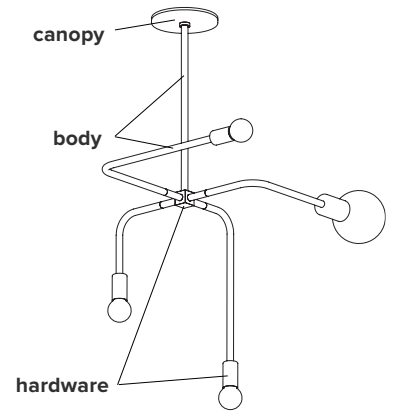

BEAUBIEN SUSPENSION

type	suspension					
materials	body :	powder coated aluminium				
	hardware :	brass				
	sphere :	milk glass (G50-G80)				
	canopy:	powder coated steel				
	wire:	nylon				
total height	23"	27"	31"	35"	41"	53"
	584 mm	686mm	787mm	889mm	1041mm	1346mm
weight	min. 2.4 lb / 1.1 kg - max. 2.7 lb / 1.2 kg					
light bulb	LED (included), 1 x 4.5W + 3 x 3.5W					
sockets	G9					
voltage	120V / 240V					
dimmer	refer to our recommended list of dimmer models					
certifications	 					
notes	<ul style="list-style-type: none"> - must be installed by an electrician; - additional charges for modifications or for special orders; - lead time between 8-9 weeks; - dimensions are approximate and may vary slightly. 					

ORDER GUIDE: SKU

COLLECTION		MODEL	FINISH (body + hardware)	HEIGHT
BEA	beaubien	02	BLBR black body brass hardware BLGR black body graphite hardware	A 23" / 584 mm B 27" / 686 mm C 31" / 787 mm D 35" / 889 mm E 41" / 1041 mm F 53" / 1346 mm V custom
BEA		02	BLBR	A

= **BEA02BLBRA**
example

FINISH

brass

flat black

graphite

CANOPY swivel option for slanted ceiling

LIGHT BULB & DIMMER SPECIFICATIONS

G9 SOCKETS