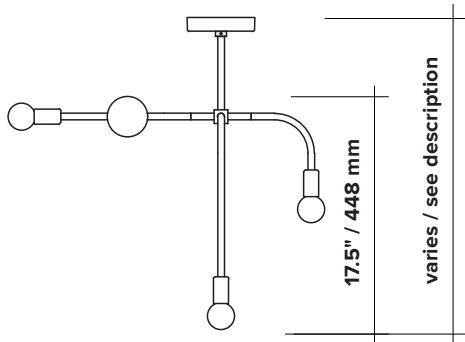

BEAUBIEN SUSPENSION

type	suspension					
materials	body :	powder coated aluminium				
	hardware :	brass				
	sphere :	milk glass (G50-G80)				
	canopy:	powder coated steel				
	wire:	nylon				
total height	23"	27"	31"	35"	41"	53"
	584 mm	686mm	787mm	889mm	1041mm	1346mm
weight	min. 2.4 lb / 1.1 kg - max. 2.7 lb / 1.2 kg					
light bulb	LED (included), 1 x 4.5W + 3 x 3.5W					
sockets	G9					
voltage	120V / 240V					
dimmer	refer to our recommended list of dimmer models					
certifications	 					
notes	<ul style="list-style-type: none"> - must be installed by an electrician; - additional charges for modifications or for special orders; - lead time between 8-9 weeks; - dimensions are approximate and may vary slightly. 					

ORDER GUIDE: SKU

COLLECTION		MODEL	FINISH (body + hardware)	HEIGHT
BEA	beaubien	02	BLBR black body brass hardware BLGR black body graphite hardware	A 23" / 584 mm B 27" / 686 mm C 31" / 787 mm D 35" / 889 mm E 41" / 1041 mm F 53" / 1346 mm V custom
BEA		02	BLBR	A

= **BEA02BLBRA**
example

FINISH

brass

flat black

graphite

CANOPY swivel option for slanted ceiling

LIGHT BULB & DIMMER SPECIFICATIONS

G9 SOCKETS