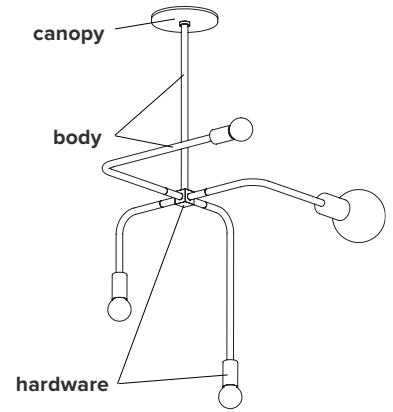

BEAUBIEN SUSPENSION

type	suspension					
materials	body :	powder coated aluminium				
	hardware :	brass				
	sphere :	milk glass (G50-G80)				
	canopy :	powder coated steel				
	wire :	nylon				
total height	23"	27"	31"	35"	41"	53"
	584 mm	686mm	787mm	889mm	1041mm	1346mm
weight	min. 2.4 lb / 1.1 kg - max. 2.7 lb / 1.2 kg					
light bulb	LED (included), 1 x 4.5W + 3 x 3.5W					
sockets	G9					
voltage	120V / 240V					
dimmer	refer to our recommended list of dimmer models					
certifications	 					
notes	<ul style="list-style-type: none"> - must be installed by an electrician; - additional charges for modifications or for special orders; - lead time between 8-9 weeks; - dimensions are approximate and may vary slightly. 					

ORDER GUIDE: SKU

COLLECTION	MODEL	FINISH (body + hardware)	HEIGHT
BEA beaubien	02	BLBR black body brass hardware BLGR black body graphite hardware	A 23" / 584 mm B 27" / 686 mm C 31" / 787 mm D 35" / 889 mm E 41" / 1041 mm F 53" / 1346 mm V custom
BEA	02	BLBR	A = BEA02BLBRA

FINISH

brass

black

graphite

CANOPY swivel option for slanted ceiling

LIGHT BULB & DIMMER SPECIFICATIONS

G9 SOCKETS

Frosted
4.5W
100V-120V / 240V
450 Lumens
2700 K
25 000 H
CRI ≥80
2 years warranty