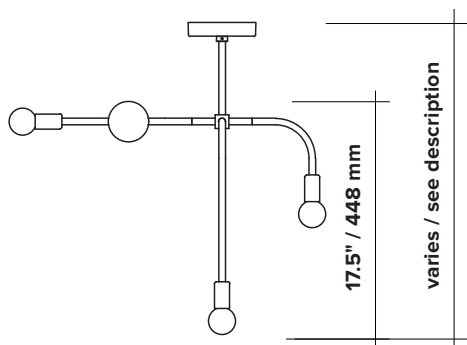

BEAUBIEN SUSPENSION

type	suspension					
materials	body :	powder coated aluminium				
	hardware :	brass				
	sphere :	milk glass (G50-G80)				
	canopy :	powder coated steel				
	wire :	nylon				
total height	23"	27"	31"	35"	41"	53"
	584 mm	686mm	787mm	889mm	1041mm	1346mm
weight	min. 2.4 lb / 1.1 kg - max. 2.7 lb / 1.2 kg					
light bulb	LED (included), 1 x 4.5W + 3 x 3.5W					
sockets	G9					
voltage	120V / 240V					
dimmer	refer to our recommended list of dimmer models					
certifications	 					
notes	<ul style="list-style-type: none"> - must be installed by an electrician; - additional charges for modifications or for special orders; - lead time between 8-9 weeks; - dimensions are approximate and may vary slightly. 					

ORDER GUIDE: SKU

COLLECTION	MODEL	FINISH (body + hardware)	HEIGHT
BEA beaubien	02	BLBR black body brass hardware BLGR black body graphite hardware	A 23" / 584 mm B 27" / 686 mm C 31" / 787 mm D 35" / 889 mm E 41" / 1041 mm F 53" / 1346 mm V custom
BEA	02	BLBR	A = BEA02BLBRA