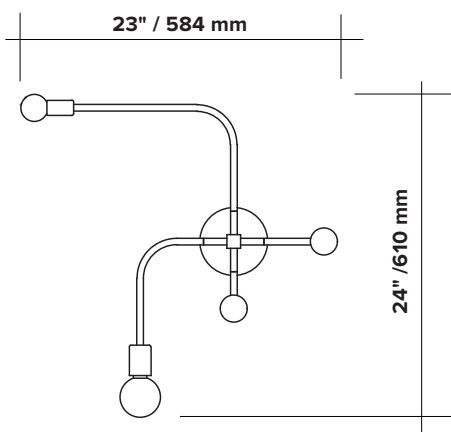

BEAUBIEN SUSPENSION

type	suspension					
materials	body :	powder coated aluminium				
	hardware :	brass				
	sphere :	milk glass (G50-G80)				
	canopy :	powder coated steel				
	wire :	nylon				
total height	23"	27"	31"	35"	41"	53"
	584 mm	686mm	787mm	889mm	1041mm	1346mm
weight	min. 2.4 lb / 1.1 kg - max. 2.7 lb / 1.2 kg					
light bulb	LED (included), 1 x 4.5W + 3 x 3.5W					
sockets	G9					
voltage	120V / 240V					
dimmer	refer to our recommended list of dimmer models					
certifications	 					
notes	<ul style="list-style-type: none"> - must be installed by an electrician; - additional charges for modifications or for special orders; - lead time between 8-9 weeks; - dimensions are approximate and may vary slightly. 					

ORDER GUIDE: SKU

COLLECTION	MODEL	FINISH (body + hardware)	HEIGHT
BEA beaubien	02	BLBR black body brass hardware BLGR black body graphite hardware	A 23" / 584 mm B 27" / 686 mm C 31" / 787 mm D 35" / 889 mm E 41" / 1041 mm F 53" / 1346 mm V custom
BEA	02	BLBR	A = BEA02BLBRA