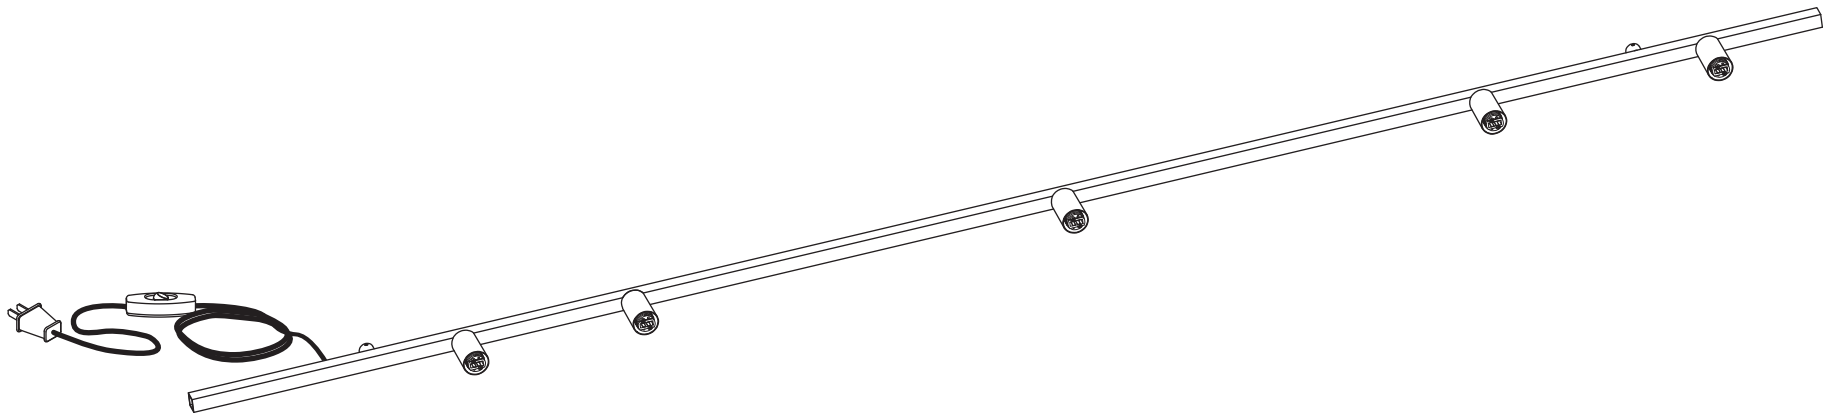

DOT LINE WALL SOFTWARE

- 
- Use appropriate screws and anchors where necessary
 - Wear enclosed gloves when handling lamp
 - Handle materials with care. Please consult lamp maintenance sheet on our web site
 - Should be used exclusively as a lamp and not as a shelving, display or hanging unit

* Use appropriate anchors

1

2

* Screw gently, but firmly

3

4