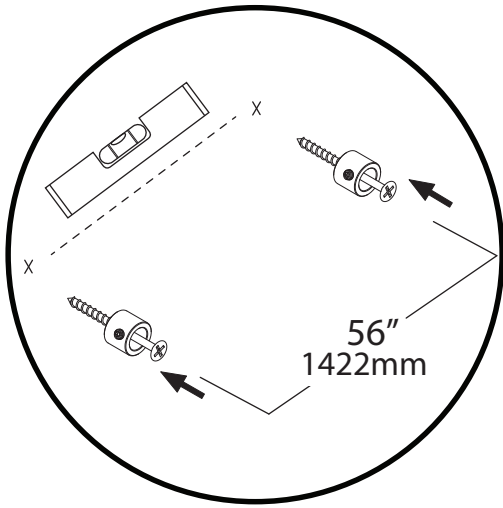

DOT LINE WALL SOFTWARE

- 
- Use appropriate screws and anchors where necessary
 - Wear enclosed gloves when handling lamp
 - Handle materials with care. Please consult lamp maintenance sheet on our web site
 - Should be used exclusively as a lamp and not as a shelving, display or hanging unit

* Use appropriate anchors

1

2

* Screw gently, but firmly

3

4