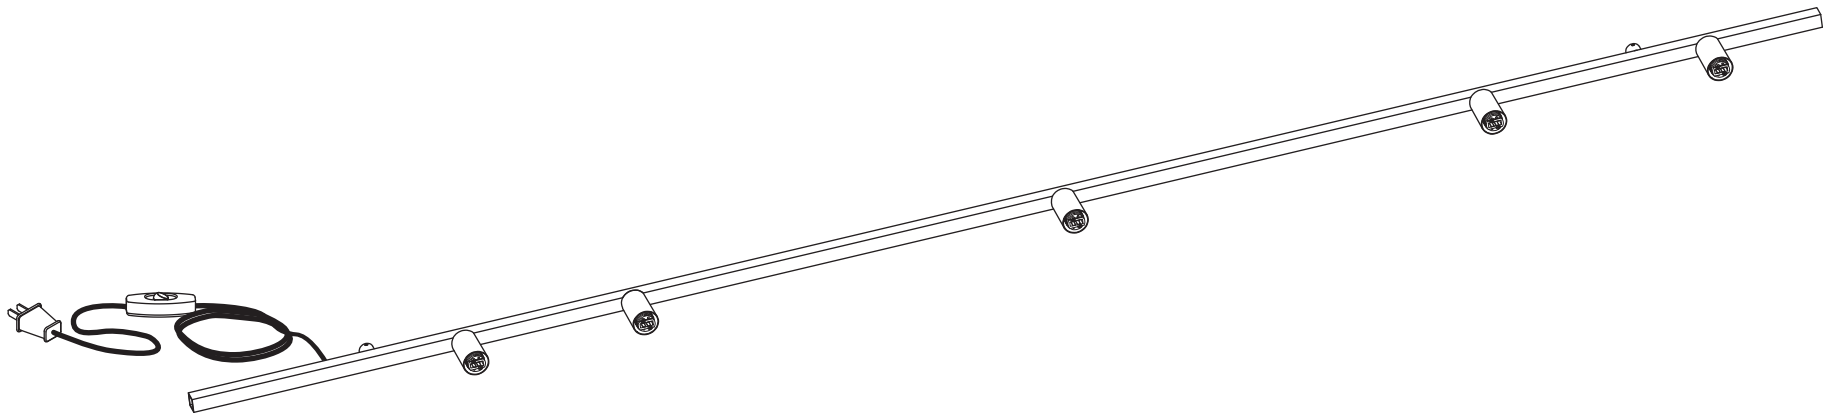

# DOT LINE WALL SOFTWARE

- 
- Use appropriate screws and anchors where necessary
  - Wear enclosed gloves when handling lamp
  - Handle materials with care. Please consult lamp maintenance sheet on our web site
  - Should be used exclusively as a lamp and not as a shelving, display or hanging unit

\* Make sure to use appropriate anchors

**1**

**2**

\* Screw gently, but firmly

**3**

**4**