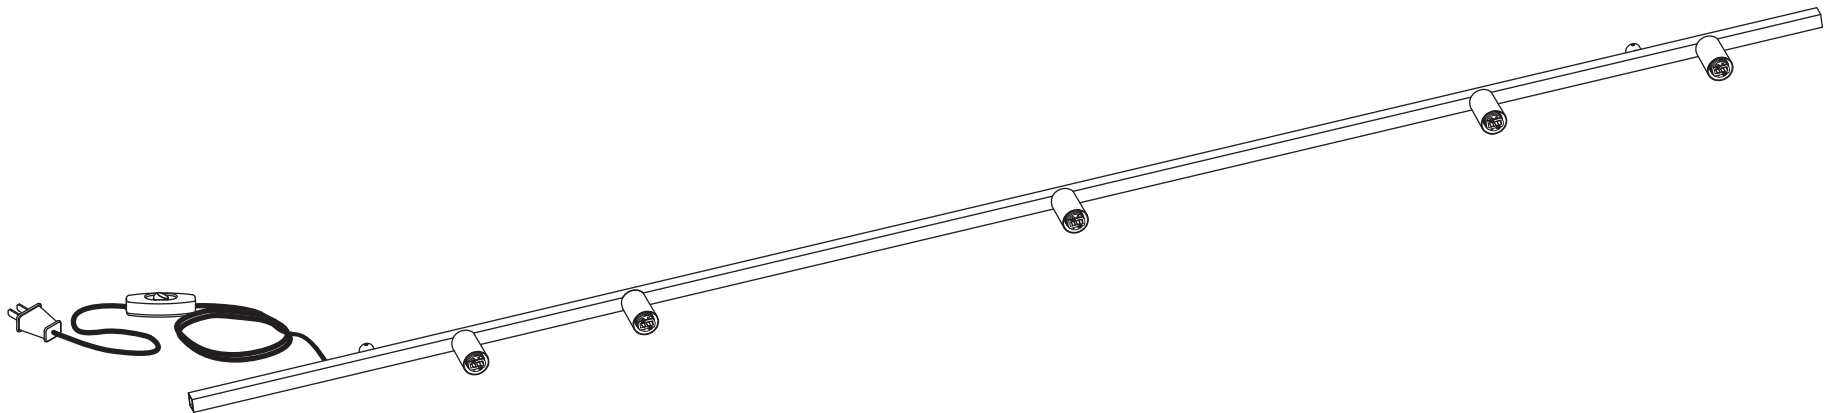

# DOT LINE WALL SOFTWARE

- 
- Use appropriate screws and anchors where necessary
  - Wear enclosed gloves when handling lamp
  - Handle materials with care. Please consult lamp maintenance sheet on our web site
  - Should be used exclusively as a lamp and not as a shelving, display or hanging unit

\* Make sure to use appropriate anchors

\* Screw gently, but firmly

**1**

**2**

**3**

**4**