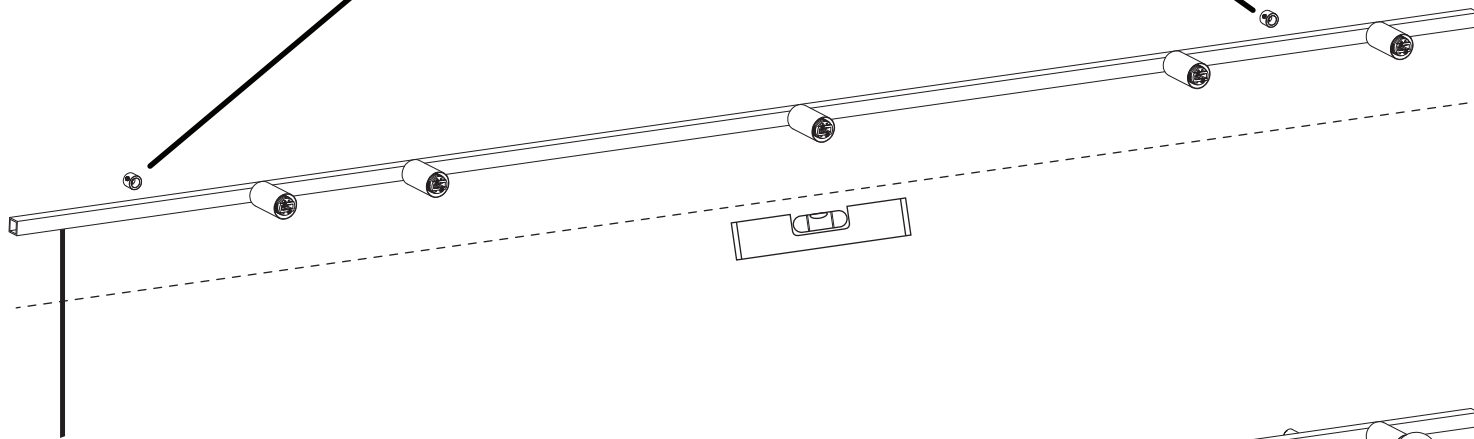

* Make sure to use appropriate anchors

* Screw gently, but firmly

1

2

3