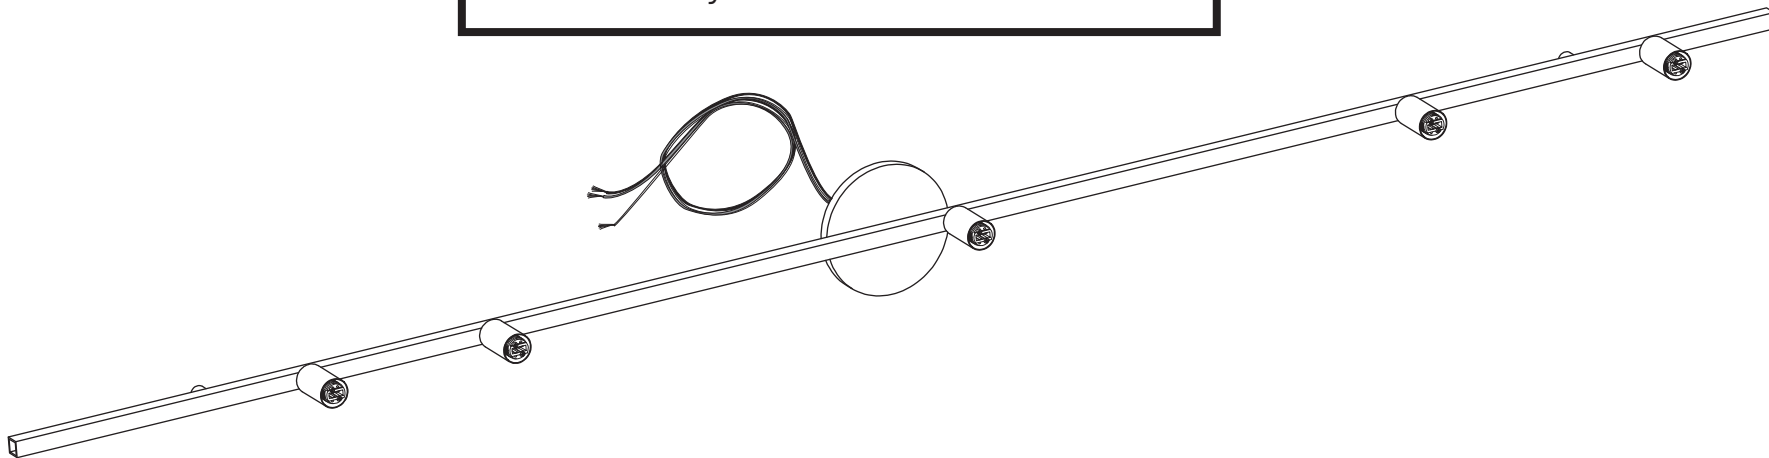

DOT LINE WALL HARDWARE

- To be installed by an electrician to an electrical box
- Use appropriate screws and anchors where necessary
- Wear enclosed gloves when handling lamp
- Handle materials with care. Please consult lamp maintenance sheet on our web sit
- Should be used exclusively as a lamp and not as a shelving, display or hanging unite
- Wall mount only