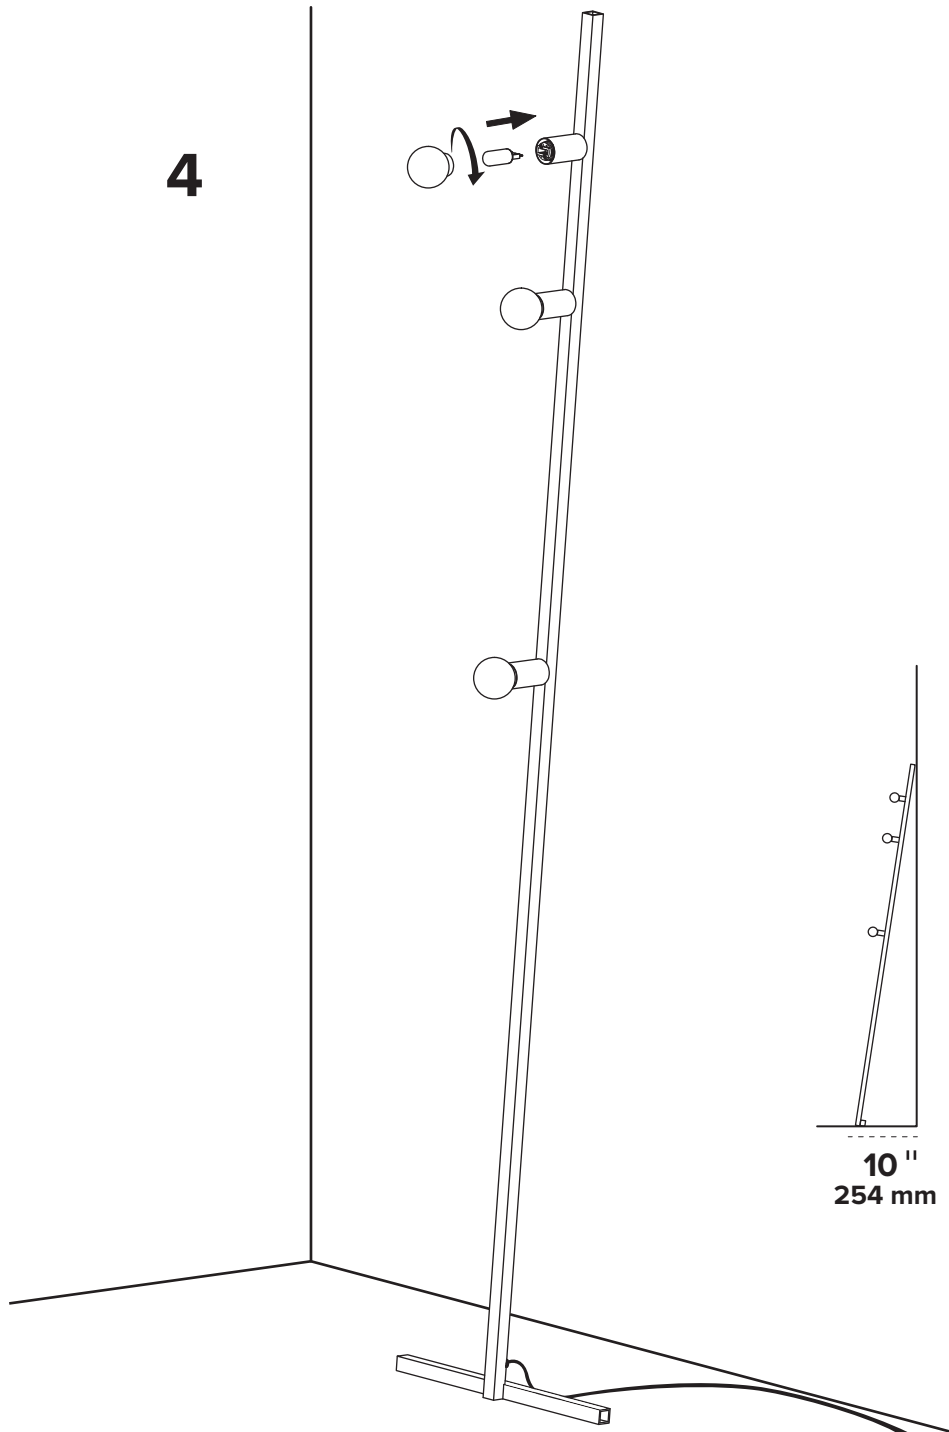

DOT LINE FLOOR

- Wear enclosed gloves when handling lamp
- Handle materials with care. Please consult lamp maintenance sheet on our web site

1

2

3

Make sure to use appropriate anchors

4

10''
254 mm