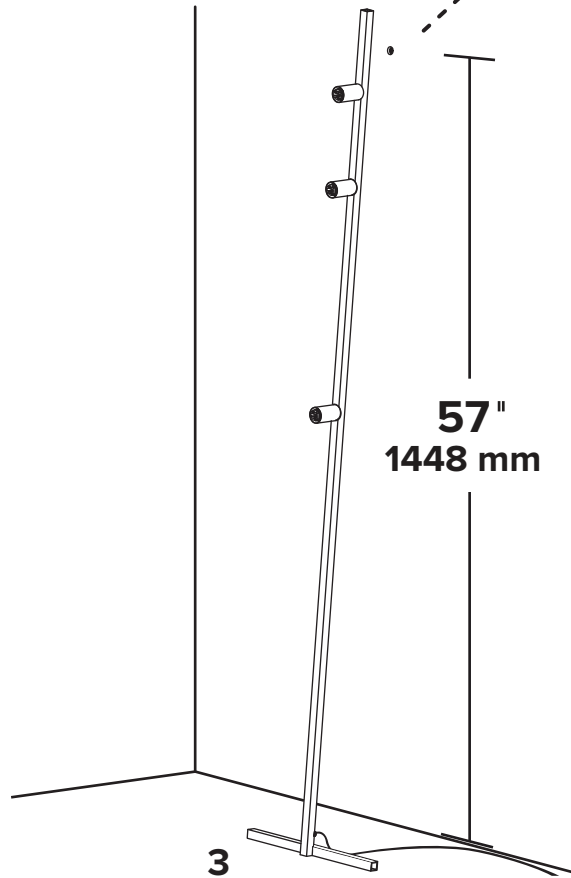

DOT LINE FLOOR

- Wear enclosed gloves when handling lamp
- Handle materials with care. Please consult lamp maintenance sheet on our web site

1

2

3

Make sure to use appropriate anchors

4

10''
254 mm