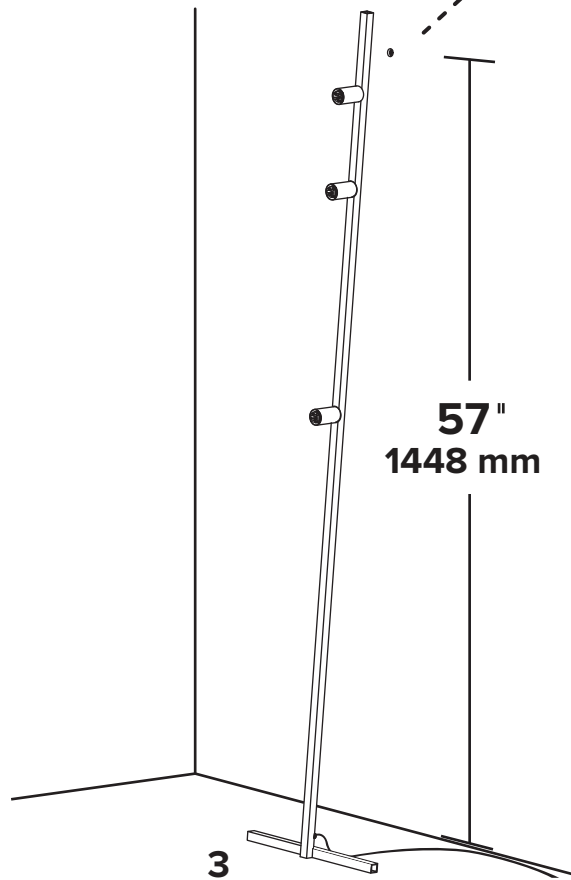

DOT LINE FLOOR

- Wear enclosed gloves when handling lamp
- Handle materials with care. Please consult lamp maintenance sheet on our web site

1

2

3

3

Make sure to use appropriate anchors

4

10''
254 mm