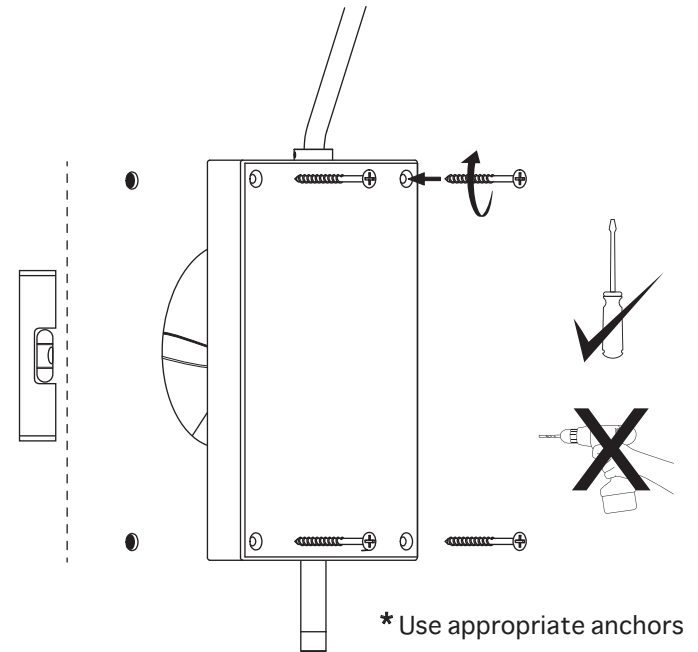

CLIFF WALL HARDWIRE

3 x 

4 x 

- To be installed by an electrician to an electrical box
- Use appropriate screws and anchors where necessary
- Wear enclosed gloves when handling lamp
- Handle materials with care. Please consult lamp maintenance sheet on our web site

1

2

3

* Use appropriate anchors