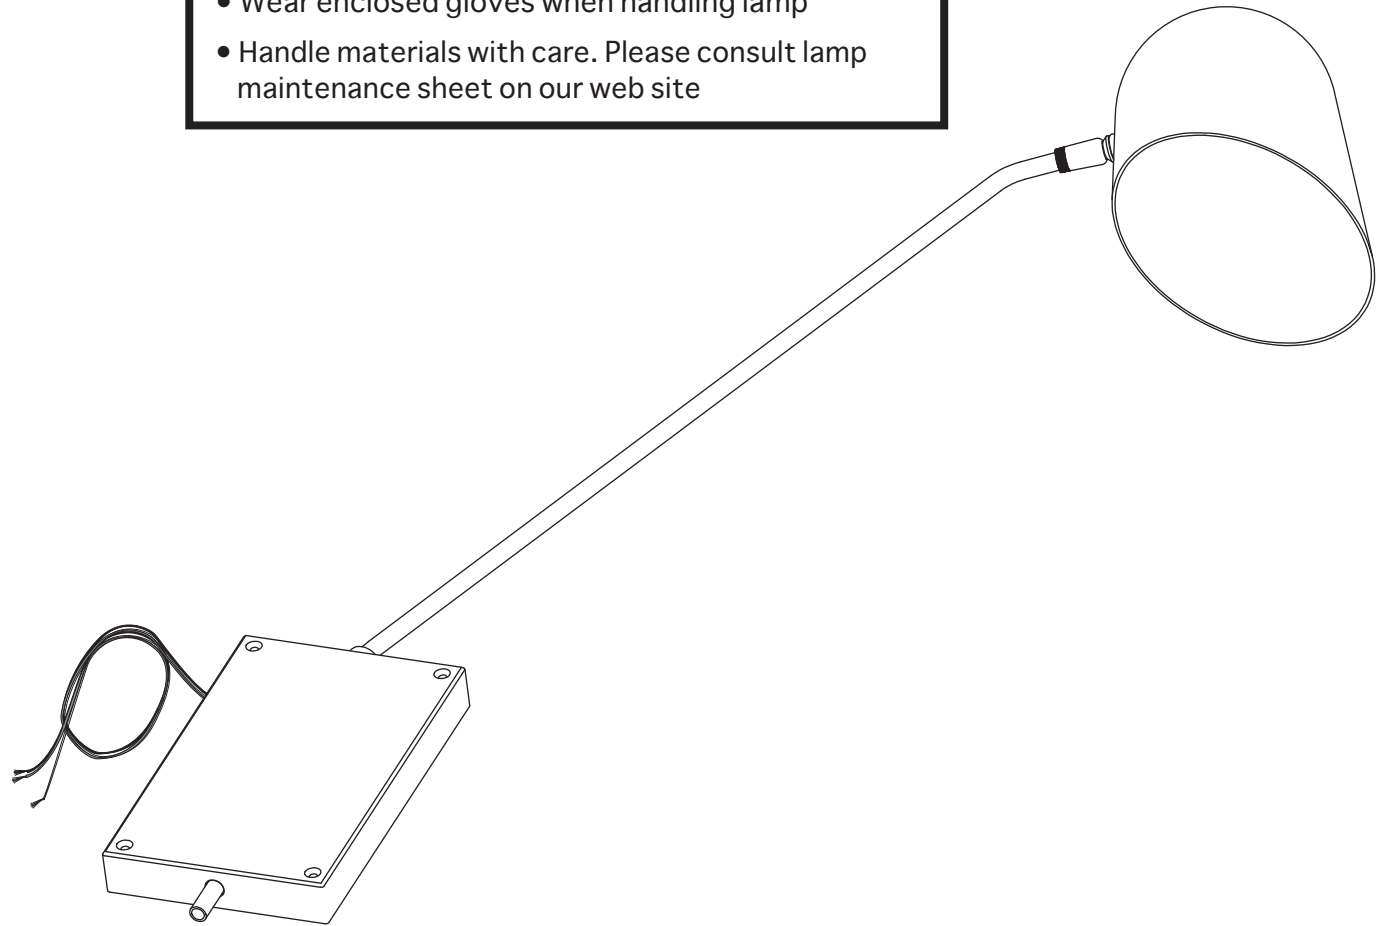

CLIFF WALL HARDWIRE

4 x 

- To be installed by an electrician to an electrical box
- Use appropriate screws and anchors where necessary
- Wear enclosed gloves when handling lamp
- Handle materials with care. Please consult lamp maintenance sheet on our web site