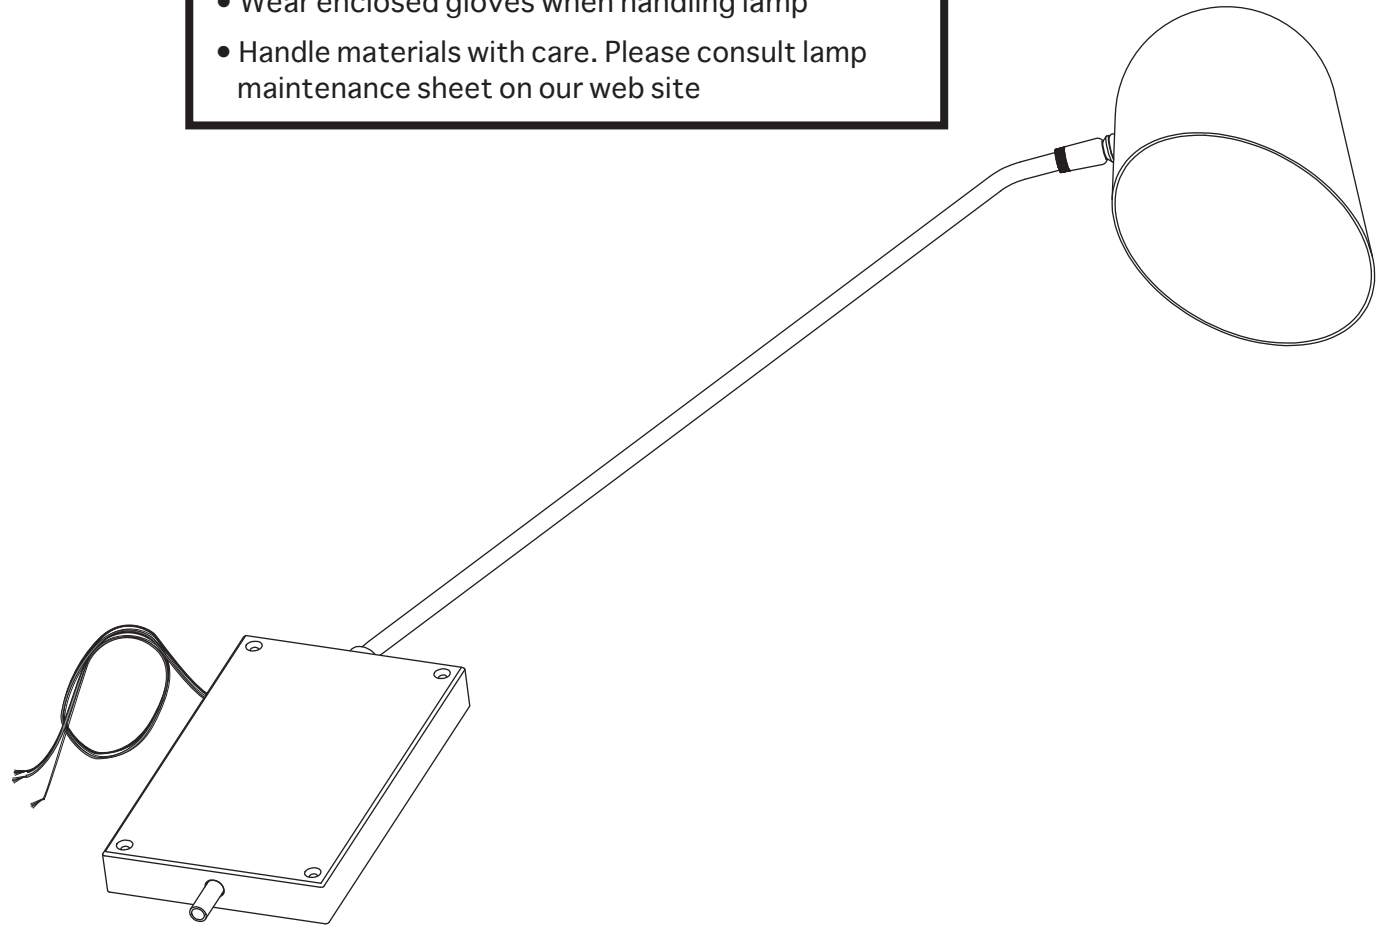

# CLIFF WALL HARDWIRE

4 x 

- To be installed by an electrician to an electrical box
- Use appropriate screws and anchors where necessary
- Wear enclosed gloves when handling lamp
- Handle materials with care. Please consult lamp maintenance sheet on our web site

**1**

**2**

**3**

\* Use appropriate anchors