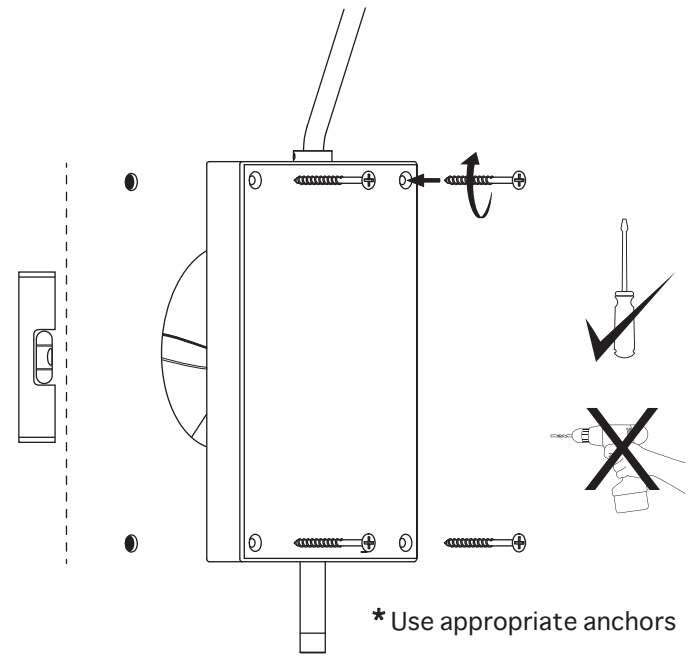

# CLIFF WALL HARDWIRE

4 x 

- To be installed by an electrician to an electrical box
- Use appropriate screws and anchors where necessary
- Wear enclosed gloves when handling lamp
- Handle materials with care. Please consult lamp maintenance sheet on our web site

**1**

**2**

**3**

\* Use appropriate anchors