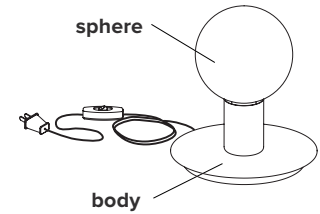

DOT TABLE

type	table	
materials	body :	brass (BR) or powdercoated steel and brass (BL/WH)
	sphere :	milk glass (G100)
	wire :	nylon
wire length	96" / 2438 mm switch positioned at 18"/457 mm from body	
weight	1.5 lb / 0.7 kg	
light bulb	LED (included), 4,5W	
sockets	G9	
voltage	120V / 240V	
certifications	 	
notes	<ul style="list-style-type: none"> - additional charges for modifications or for special orders - lead time between 8-9 weeks - dimensions are approximate and may vary slightly 	

ORDER GUIDE: SKU

COLLECTION	MODEL	FINISH	
DOT dot	04	BR brass BL black WH white	
DOT	04	BR	= DOT04BR example

FINISH

brass

black

white

LIGHT BULB

G9 SOCKETS