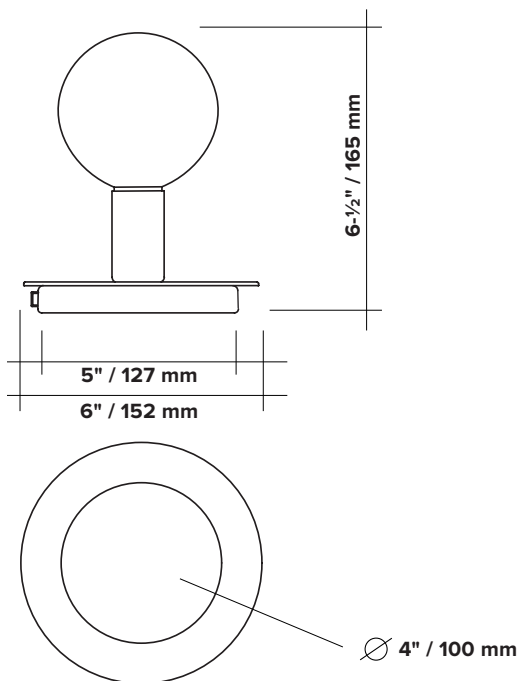

DOT TABLE

type	table	
materials	body :	brass (BR) or powdercoated steel and brass (BL/WH)
	sphere :	milk glass (G100)
	wire :	nylon
wire length	96" / 2438 mm switch positioned at 18"/457 mm from body	
weight	1.5 lb / 0.7 kg	
light bulb	LED (included), 4,5W	
sockets	G9	
voltage	120V / 240V	
certifications	 	
notes	<ul style="list-style-type: none"> - additional charges for modifications or for special orders - lead time between 8-9 weeks - dimensions are approximate and may vary slightly 	

ORDER GUIDE: SKU

COLLECTION	MODEL	FINISH	
DOT dot	04	BR brass BL black WH white	
DOT	04	BR	= DOT04BR example

FINISH

brass

black

white

LIGHT BULB

G9 SOCKETS

Frosted
4.5W
100V-120V / 240V
450 Lumens
2700 K
25 000 H
CRI ≥80
2 years warranty

SPHERES

G100 \varnothing ±4" / 100 mm

G80 \varnothing ±3" / 80 mm

G60 \varnothing ±2" / 60 mm

G50 \varnothing ±2" / 50 mm

tube \varnothing 1" / 27 mm
length ±2" / 60 mm