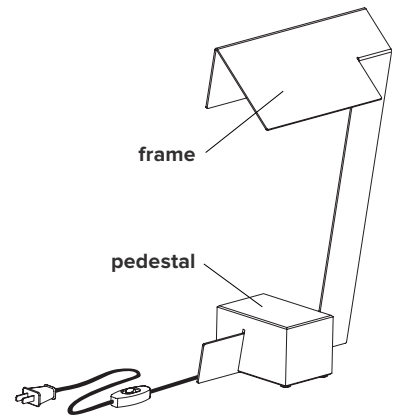

## CLARK TABLE

<b>type</b>	table	
<b>materials</b>	frame :	brass (BR) powder coated aluminium (BL/WH)
	pedestal :	marble
	lamp tube :	frosted glass
	wire:	nylon
<b>wire length</b>	96" / 2438 mm switch positioned at 18" from body	
<b>weight</b>	8.5 lb / 3.9 kg	
<b>light bulb</b>	LED (included), 4,5W	
<b>sockets</b>	G9	
<b>voltage</b>	120V / 240V	
<b>certifications</b>		
<b>notes</b>	<ul style="list-style-type: none"> <li>- additional charges for modifications or for special orders</li> <li>- lead time between 8-9 weeks</li> <li>- dimensions are approximate and may vary slightly</li> </ul>	

## ORDER GUIDE: SKU

<u>COLLECTION</u>	<u>MODEL</u>	<u>FINISH</u>	
<b>CLA</b> clark	<b>01</b>	<b>BR</b> brass	
		<b>BL</b> black	
		<b>WH</b> white	
<b>CLA</b>	<b>01</b>	<b>BR</b>	= <b>CLA01BR</b> <b>example</b>

### SPHERES

G100 Ø ±4" / 100 mm

G80 Ø ±3" / 80 mm

G60 Ø ±2" / 60 mm

G50 Ø ±2" / 50 mm

tube Ø 1" / 27 mm  
length ±2" / 60 mm