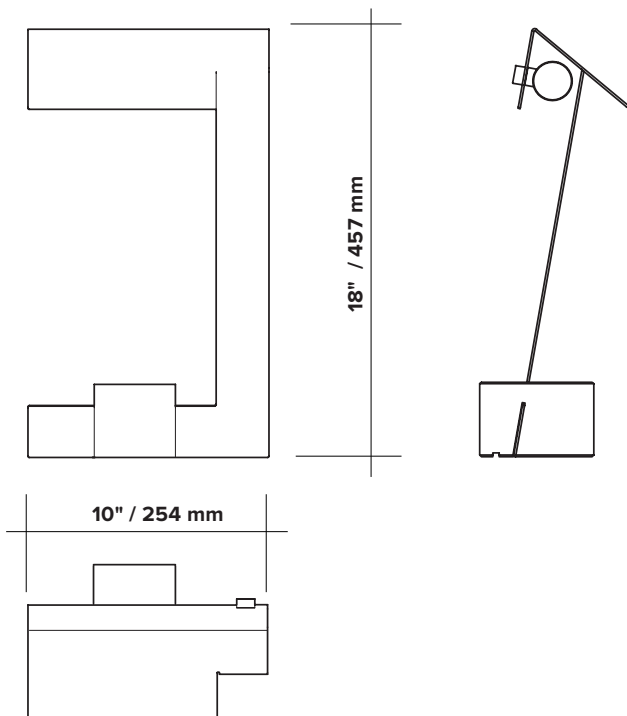

## CLARK TABLE

<b>type</b>	table	
<b>materials</b>	frame :	brass (BR) powder coated aluminium (BL/WH)
	pedestal :	marble
	lamp tube :	frosted glass
	wire:	nylon
<b>wire length</b>	96" / 2438 mm switch positioned at 18" from body	
<b>weight</b>	8.5 lb / 3.9 kg	
<b>light bulb</b>	LED (included), 4,5W	
<b>sockets</b>	G9	
<b>voltage</b>	120V / 240V	
<b>certifications</b>		
<b>notes</b>	<ul style="list-style-type: none"> <li>- additional charges for modifications or for special orders</li> <li>- lead time between 8-9 weeks</li> <li>- dimensions are approximate and may vary slightly</li> </ul>	

## ORDER GUIDE: SKU

<u>COLLECTION</u>	<u>MODEL</u>	<u>FINISH</u>	
<b>CLA</b> clark	<b>01</b>	<b>BR</b> brass	
		<b>BL</b> black	
		<b>WH</b> white	
<b>CLA</b>	<b>01</b>	<b>BR</b>	= <b>CLA01BR</b> <b>example</b>

### SPHERES

G100 Ø ±4" / 100 mm

G80 Ø ±3" / 80 mm

G60 Ø ±2" / 60 mm

G50 Ø ±2" / 50 mm

tube Ø 1" / 27 mm  
length ±2" / 60 mm