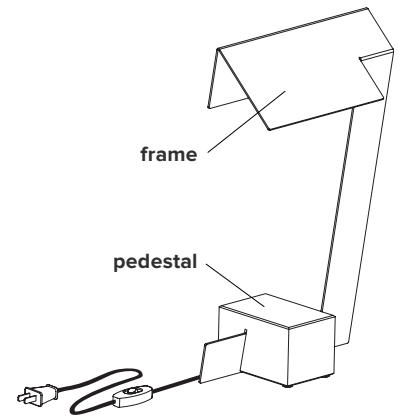

CLARK TABLE

type	table
materials	frame : brass (BR) powder coated aluminium (BL/WH) pedestal : marble lamp tube : frosted glass wire: vinyl (UL) / nylon (CE)
wire length	96" / 2438 mm switch positioned at 18" from body
weight	8.5 lb / 3.9 kg
light bulb	LED (included), 4,5W
sockets	G9
voltage	120V / 240V
certifications	
notes	<ul style="list-style-type: none"> – additional charges for modifications or for special orders – lead time between 8-9 weeks – dimensions are approximate and may vary slightly

ORDER GUIDE: SKU

COLLECTION	MODEL	FINISH	
CLA clark	01	BR brass	= CLA01BR example
		BL black	
		WH white	
CLA	01	BR	

FINISH

brass

flat black

flat white

marble pedestal

LIGHT BULB

G9 SOCKETS

Frosted
4.5W
100V-120V / 240V
450 Lumens
2700 K
25 000 H
CRI ≥80
2 years warranty

SPHERES

tube \varnothing 1" / 27 mm
length \pm 2" / 60 mm