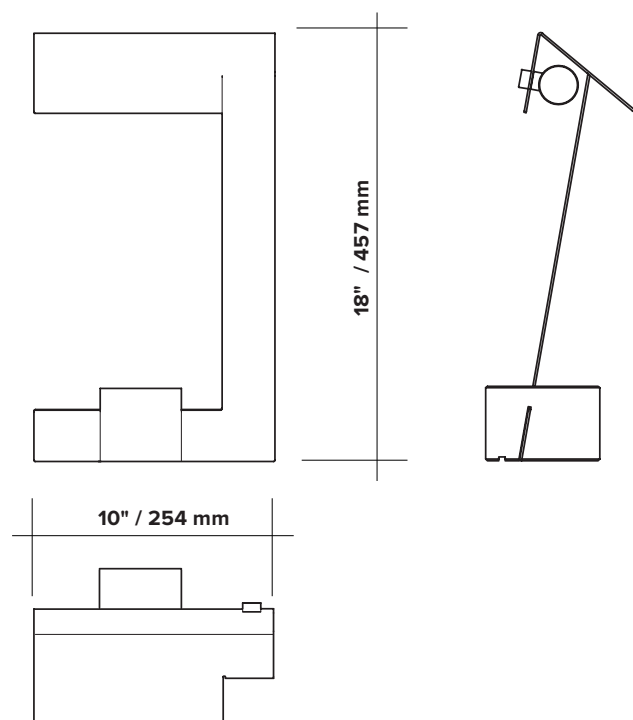

CLARK TABLE

type	table
materials	frame : brass (BR) powder coated aluminium (BL/WH) pedestal : marble lamp tube : frosted glass wire: vinyl (UL) / nylon (CE)
wire length	96" / 2438 mm switch positioned at 18" from body
weight	8.5 lb / 3.9 kg
light bulb	LED (included), 4,5W
sockets	G9
voltage	120V / 240V
certifications	
notes	<ul style="list-style-type: none"> – additional charges for modifications or for special orders – lead time between 8-9 weeks – dimensions are approximate and may vary slightly

ORDER GUIDE: SKU

COLLECTION	MODEL	FINISH	
CLA clark	01	BR brass	= CLA01BR example
		BL black	
		WH white	
CLA	01	BR	

FINISH

brass

flat black

flat white

marble pedestal

LIGHT BULB

G9 SOCKETS

Frosted
4.5W
100V-120V / 240V
450 Lumens
2700 K
25 000 H
CRI ≥80
2 years warranty

SPHERES

tube \varnothing 1" / 27 mm
length \pm 2" / 60 mm